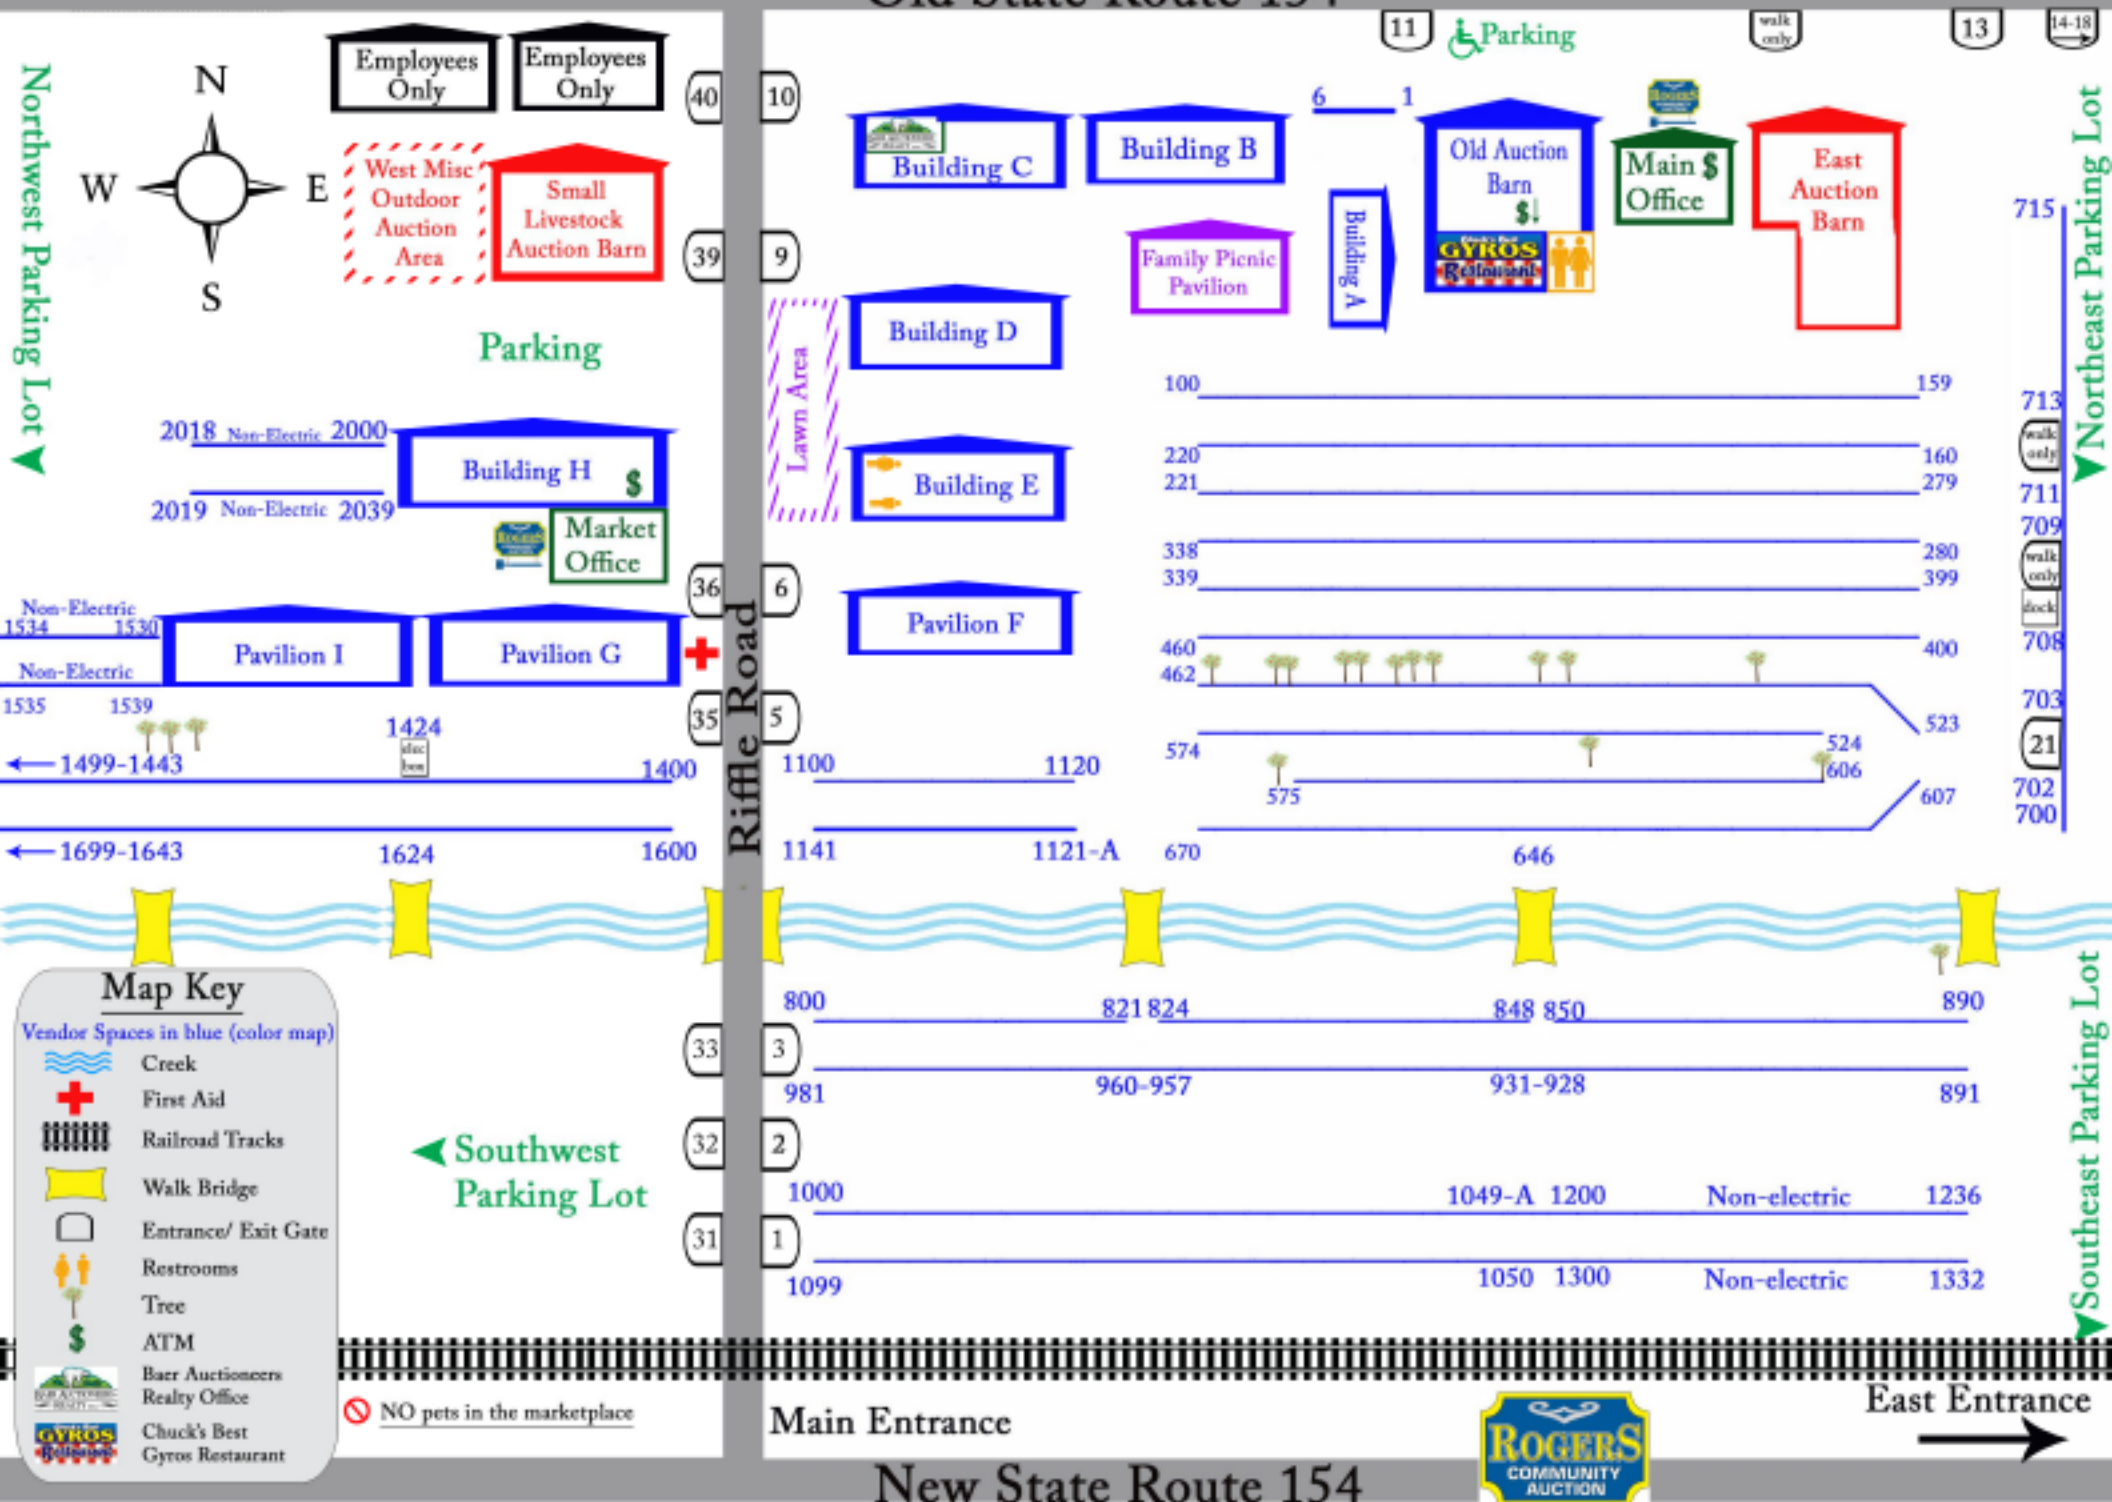

Old State Route 154

Map Key

- Vendor Spaces in blue (color map)
- Creek
- First Aid
- Railroad Tracks
- Walk Bridge
- Entrance/ Exit Gate
- Restrooms
- Tree
- ATM
- Beer Auctioneers
- Realty Office
- Chuck's Best Gyros Restaurant